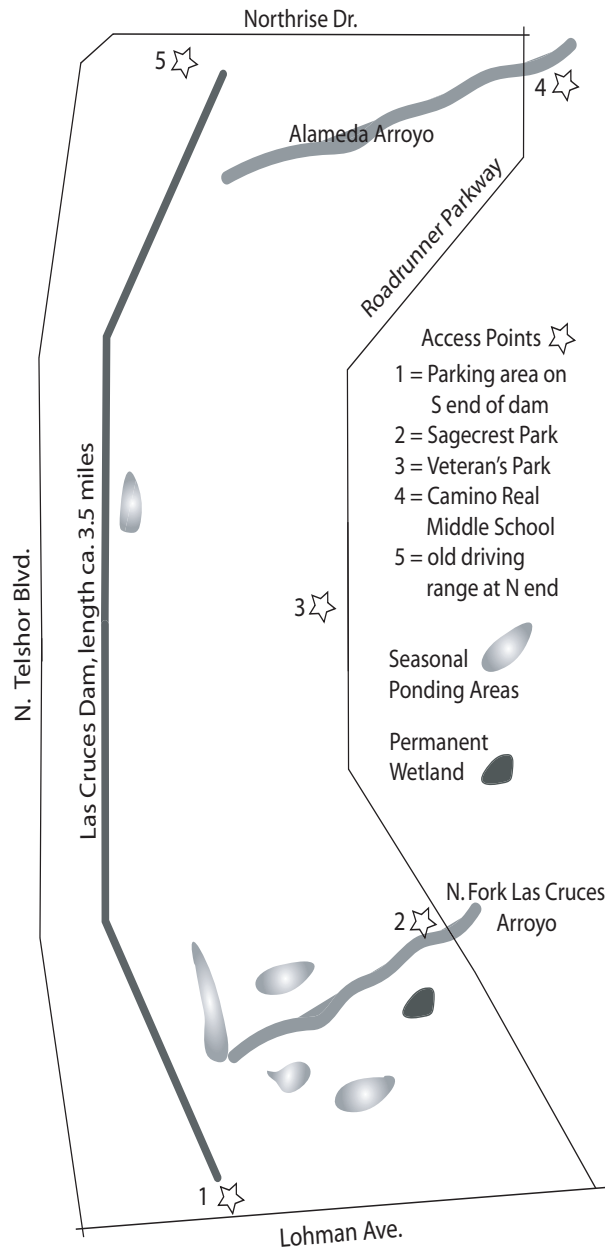

Mesilla Valley Audubon Society
 PO Box 1645
 Las Cruces, NM 88004
 www.mvaudubon.org

Bird List for Las Cruces Flood Control Dam (including arroyos west of Roadrunner Parkway & city parks adjacent to dam's flood pool)

The City of Las Cruces owns and manages the dam and its more than 750-acre flood pool. Habitats include desert scrub, as well as riparian areas: arroyos, seasonal ponds (which can hold water for months after heavy summer rains), dense Johnson grass swales, cottonwood stands, and a permanent wetland supplied with treated sewage effluent.

Motorized vehicles are prohibited. Bicycle and pedestrian access points for a system of dirt and improved trails are shown on the map on the back of this list. To report unauthorized motor vehicles, call the City's non-emergency dispatch number, 575-526-0795.

Key to Seasons:

F = Fall = Sep.-Nov.

W = Winter = Dec.-Feb.

Sp = Spring = Mar.-May

Su = Summer = June-Aug.

Abundance Codes:

C = Common (seen on majority of visits)

O = Occasional (occurs regularly, but seen on minority of visits)